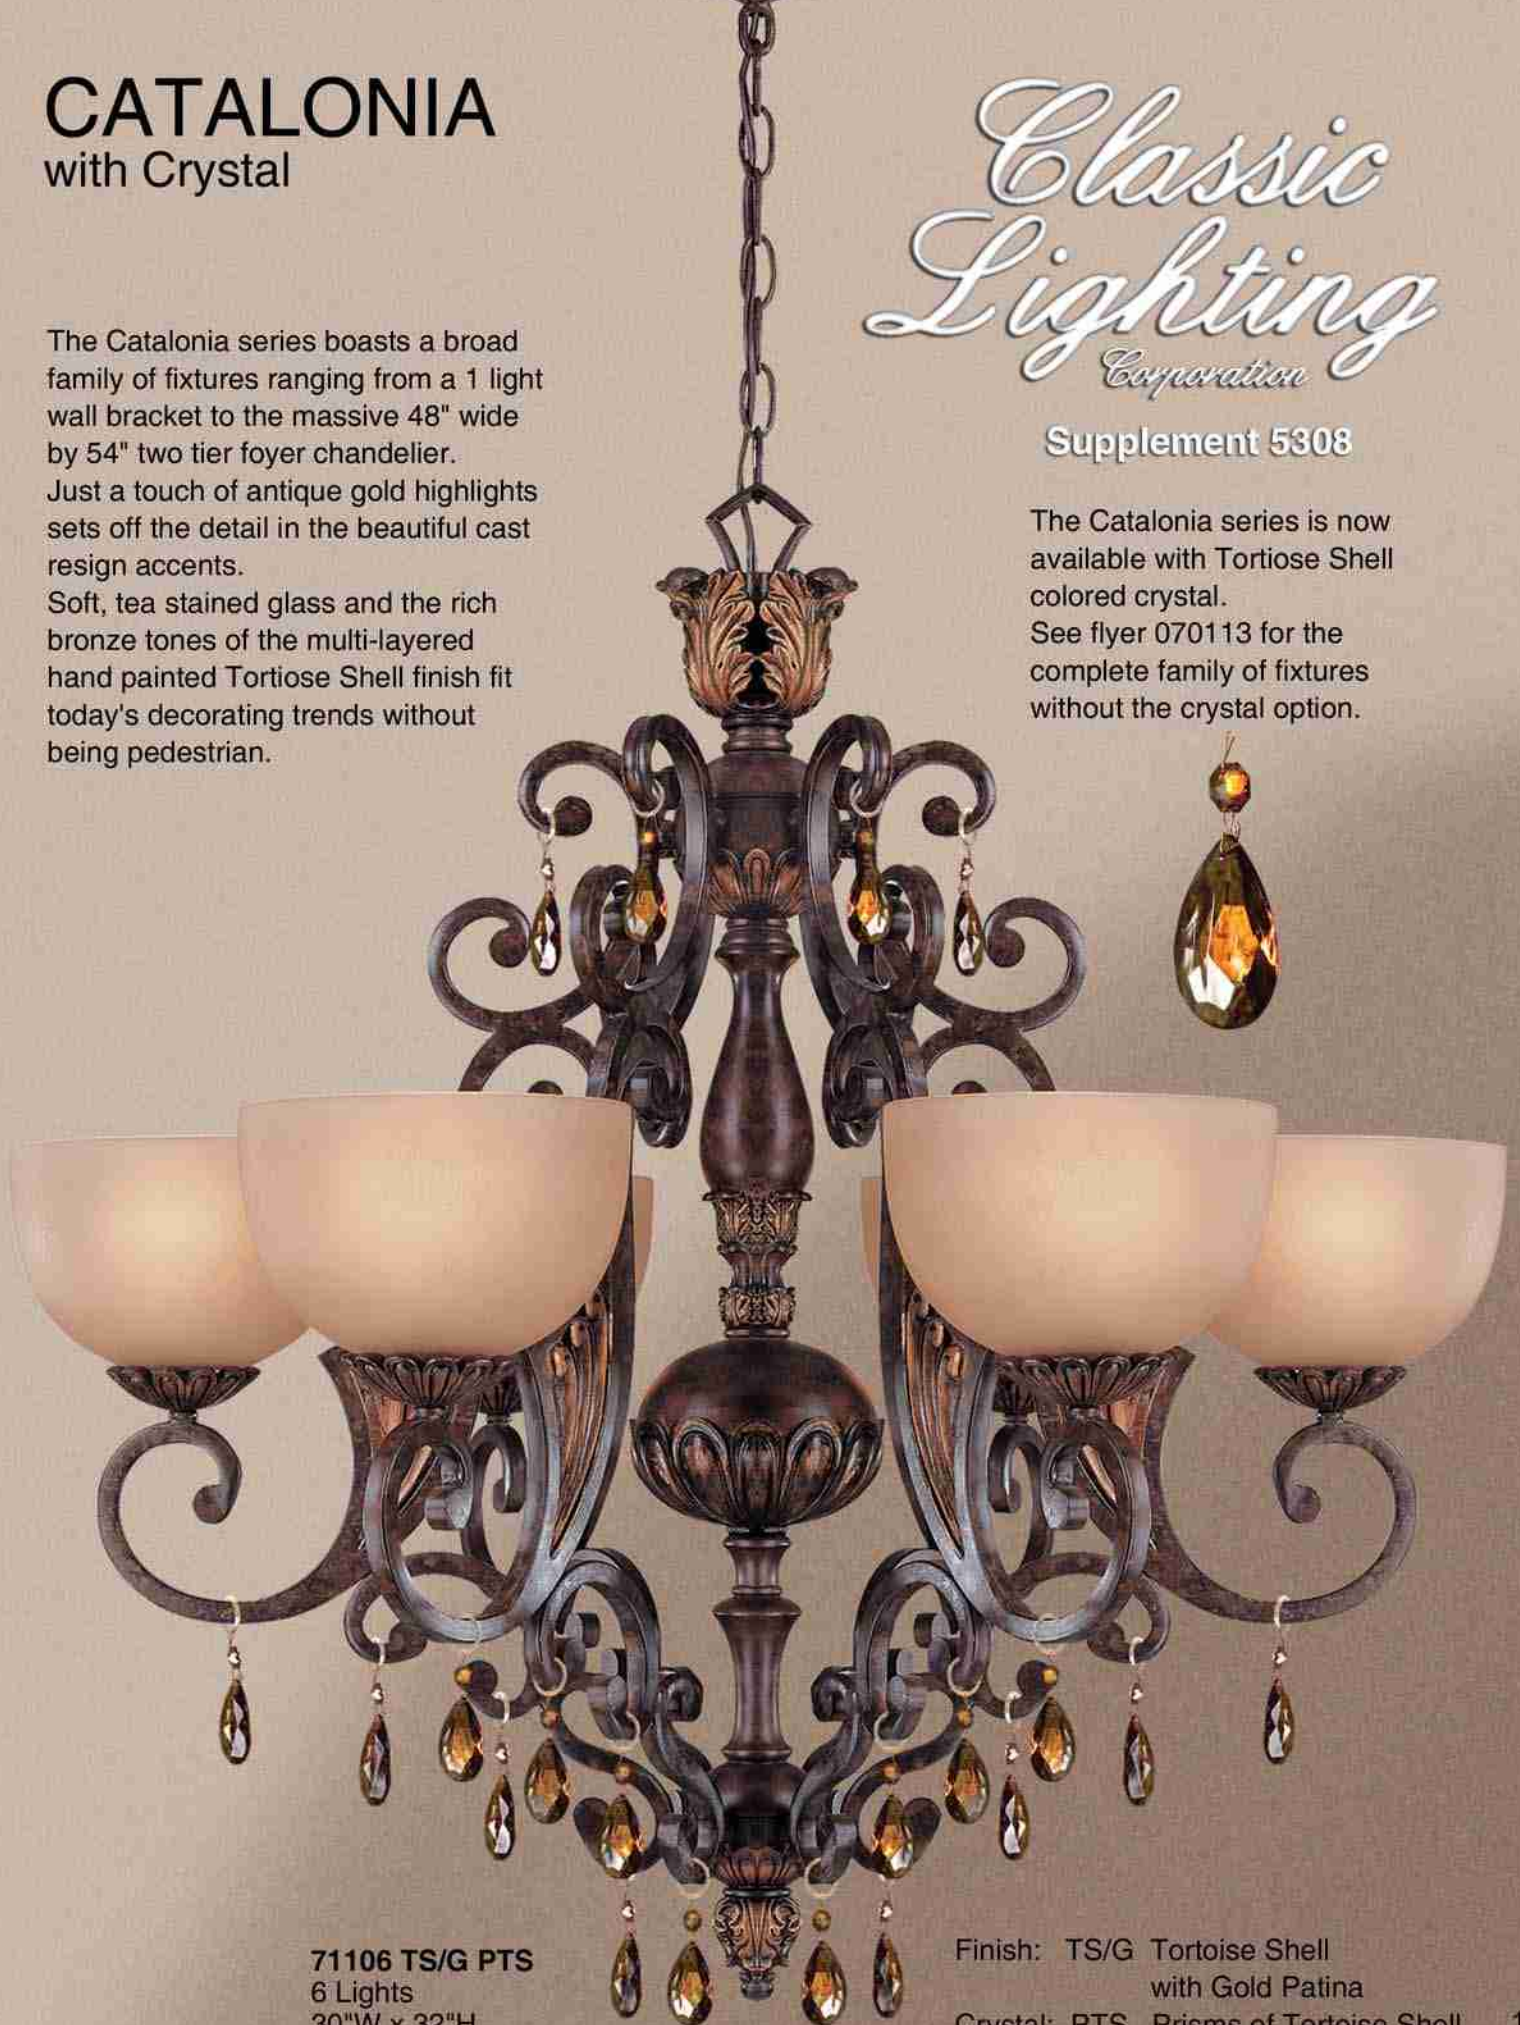

CATALONIA

with Crystal

The Catalonia series boasts a broad family of fixtures ranging from a 1 light wall bracket to the massive 48" wide by 54" two tier foyer chandelier.

Just a touch of antique gold highlights sets off the detail in the beautiful cast resin accents.

Soft, tea stained glass and the rich bronze tones of the multi-layered hand painted Tortoise Shell finish fit today's decorating trends without being pedestrian.

*Classic
Lighting
Corporation*

Supplement 5308

The Catalonia series is now available with Tortoise Shell colored crystal.

See flyer 070113 for the complete family of fixtures without the crystal option.

71106 TS/G PTS
6 Lights
30"W x 32"H

Finish: TS/G Tortoise Shell
with Gold Patina

Crystal: PTS Prisms of Tortoise Shell