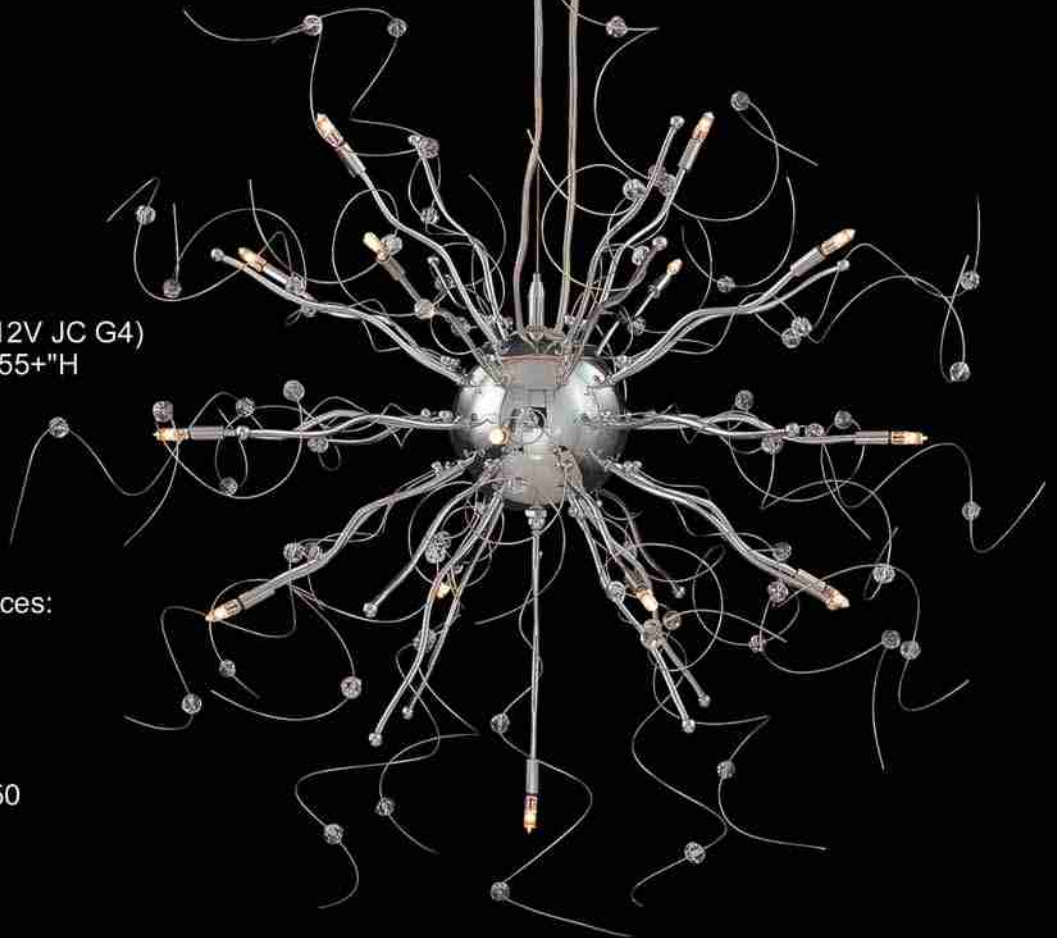

16075 CH
15 Lights (12V JC G4)
26"W x 29-55+"H