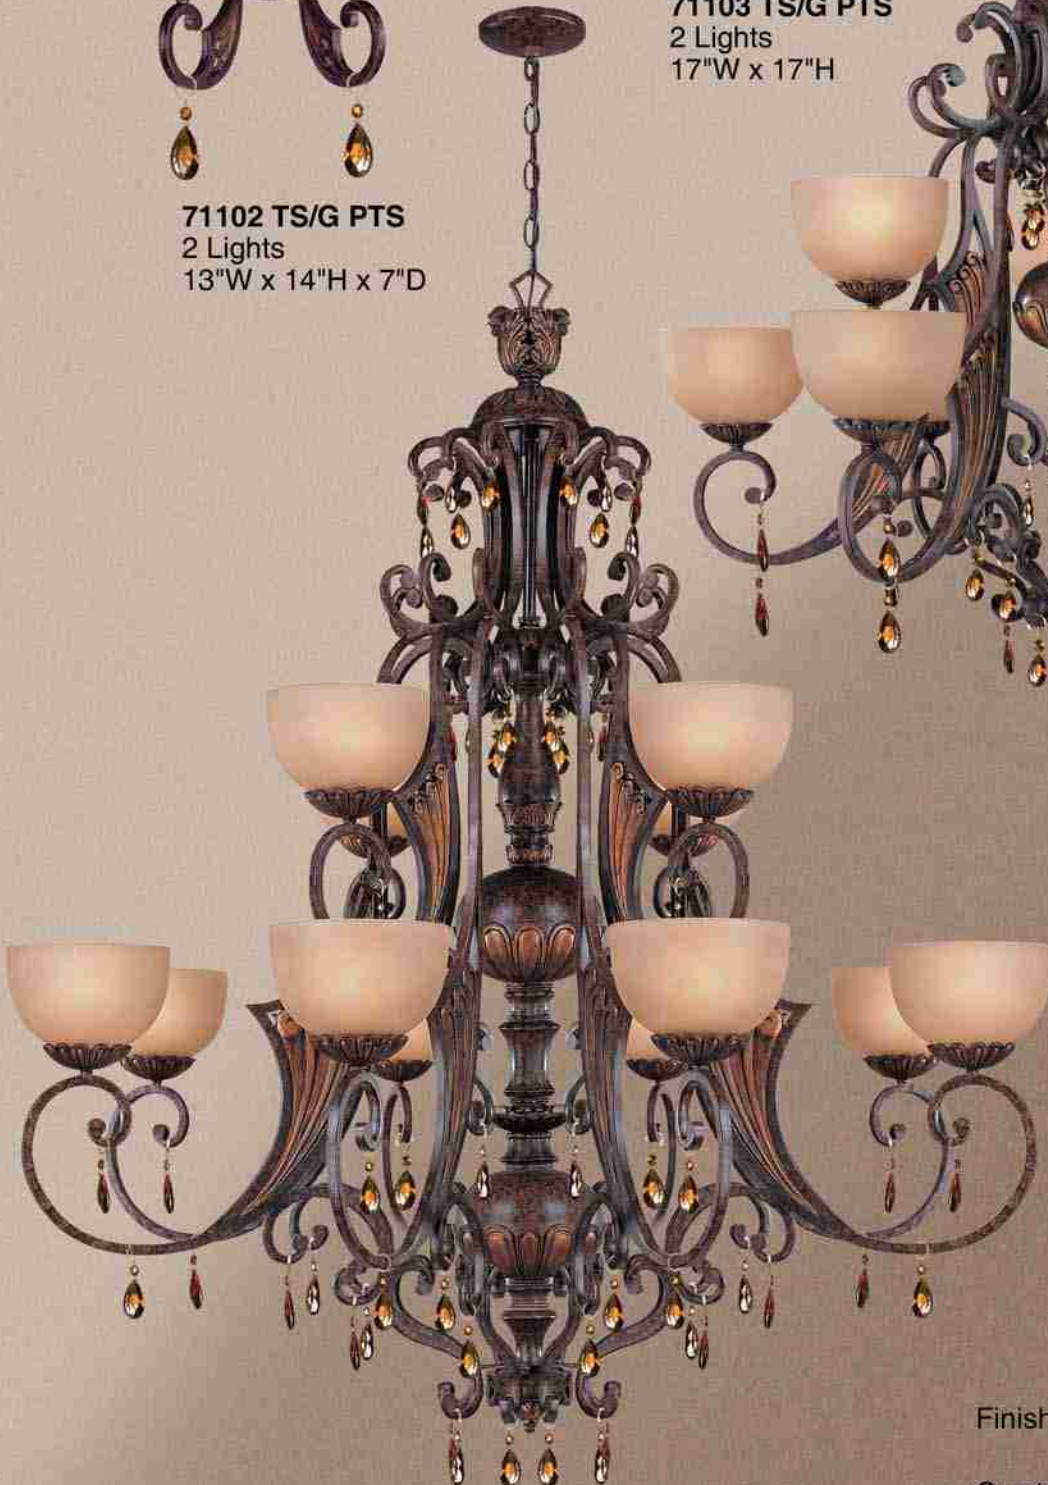

71119 TS/G PTS
8+4 Lights
48"W x 56"H

Finish: TS/G Tortoise Shell
with Gold Patina

Crystal: PTS Prisms of Tortoise Shell 3