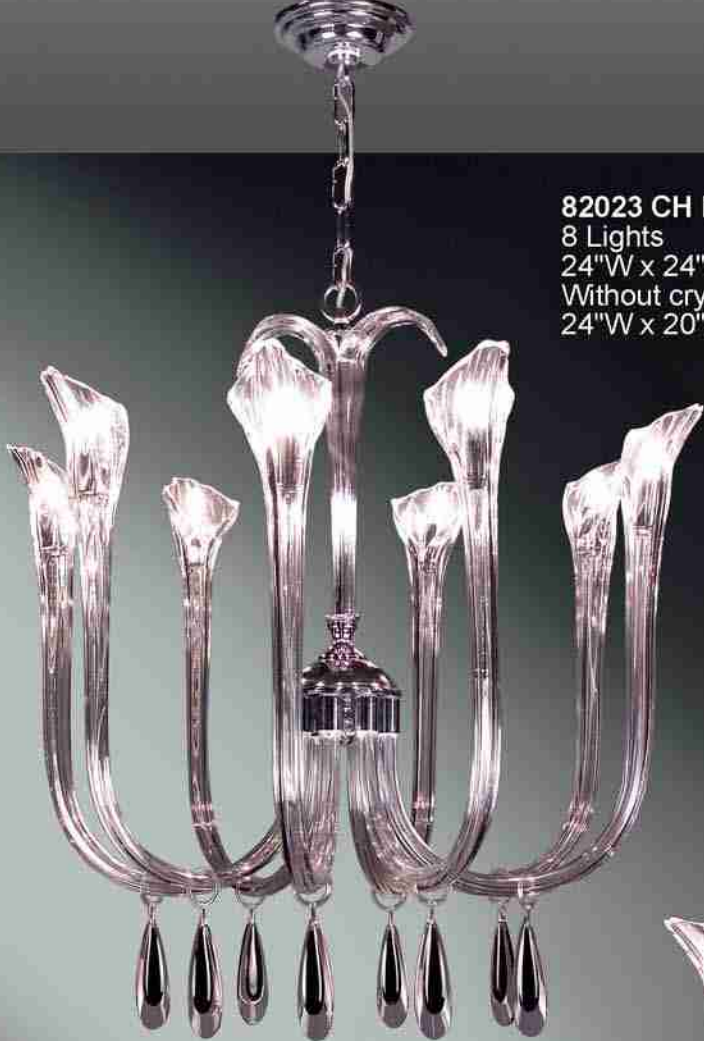

82023 CH BKS
8 Lights
24"W x 24"H
Without crystal:
24"W x 20"H